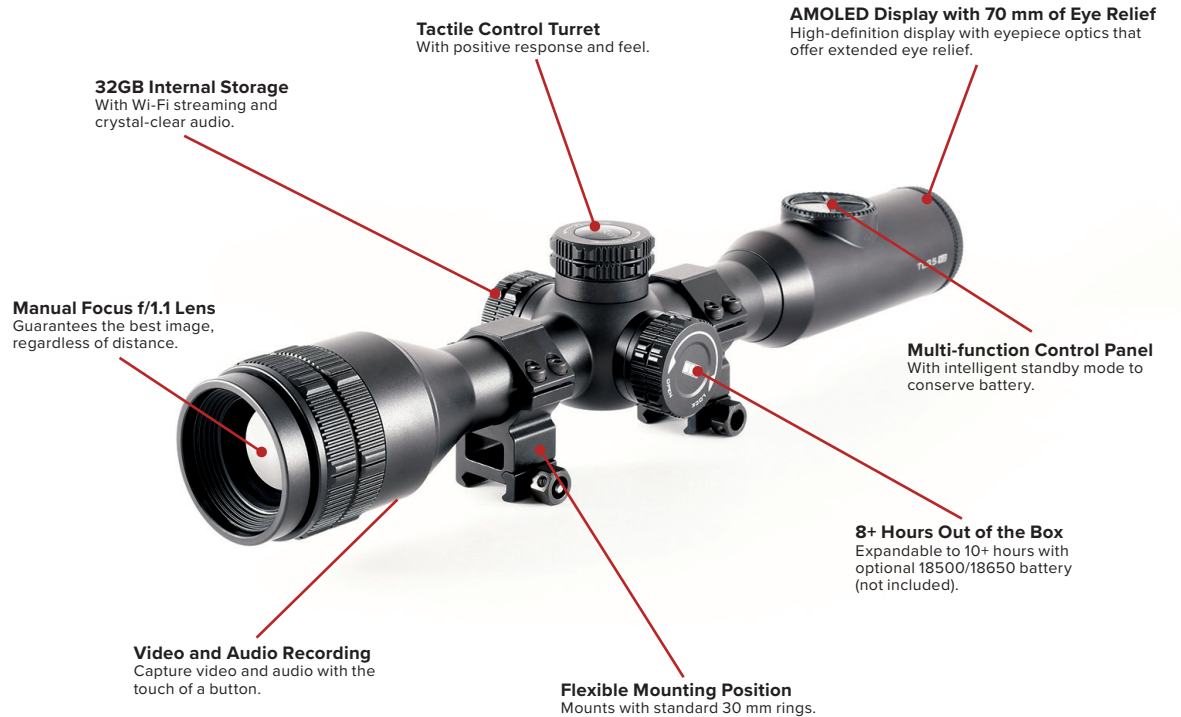

BOLT TL35 V2	
SENSOR	
Resolution	384x288
Pixel Size	12 μm
Frame Rate	50hz
Image Processing	MATRIX III
Core	InfiRay Micro II 384
OPTICS	
Objective Lens	35 mm f/1.1
Magnification	3x
Digital Zoom	4x, Stepped
Field of View	7.5° x 5.7°
Detection Range	1750 Yards
Display Type	AMOLED
Display Resolution	1024x768
Color Palettes	White Hot, Black Hot, Red Hot, Color, Highlight
Reticle Types	6 (1 Dynamic, 5 Static)
Reticle Colors	Black, White, Red, Green
Mounting System	30 mm Rings
P.I.P.	Yes
Rangefinder	Stadiametric, Bluetooth ILR-1200-1 LRF (Optional/Not Included)
Eye Relief	70 mm
Diopter Range	-4 to +4
ELECTRONICS	
Onboard Recording	Video and Image
Onboard Storage	32 GB
Wireless Connectivity	Video and Image via App, LRF via Bluetooth
Data/Power Connector	USB-C
Power Supply	USB-C External, Built-in Battery Pack (8+ Hours), 18500 Battery (2+ Hours), 18650 Battery (3.5+ Hours)
Start Up Time	<10 Seconds, Instant from Standby
PHYSICAL	
Size	15.74" x 3.34" x 2.55"
Weight	32.87 Oz
ENVIRONMENTAL/WARRANTY	
Warranty	5 Years
Housing Material	T-6061 Aluminum
Ingress Protection	IP67
Operation Temperature	-4°F~122°F
Max. Recoil	1000 g/s² (300 Win./7mm Mag)

REGISTRATION: irayusa.com/register
WARRANTY: irayusa.com/warranty
SUPPORT/SERVICE: irayusa.com/support

Don't let the traditional design of the BOLT TL35 V2 fool you! Inside its sleek 30 mm housing is an ultra-powerful 50hz, 12 μm Micro II core featuring MATRIX III processing that feeds to an HD AMOLED display. This combination guarantees the best image possible while out in the field, no matter what style of rifle you're carrying. Additionally, 32GB of onboard photo, video, and audio storage ensure you can relive every moment of the hunt. Visit irayusa.com/tl35v2 to learn more.

IRAYUSA
800 Railhead Road #316
Fort Worth TX 76106
800-769-7125
682-499-0047
info@irayusa.com